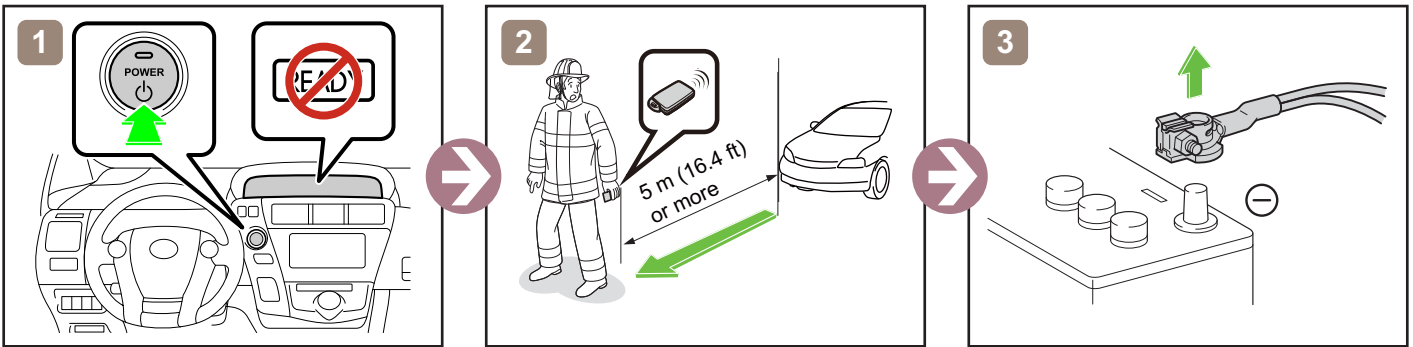

Disable Vehicle

or