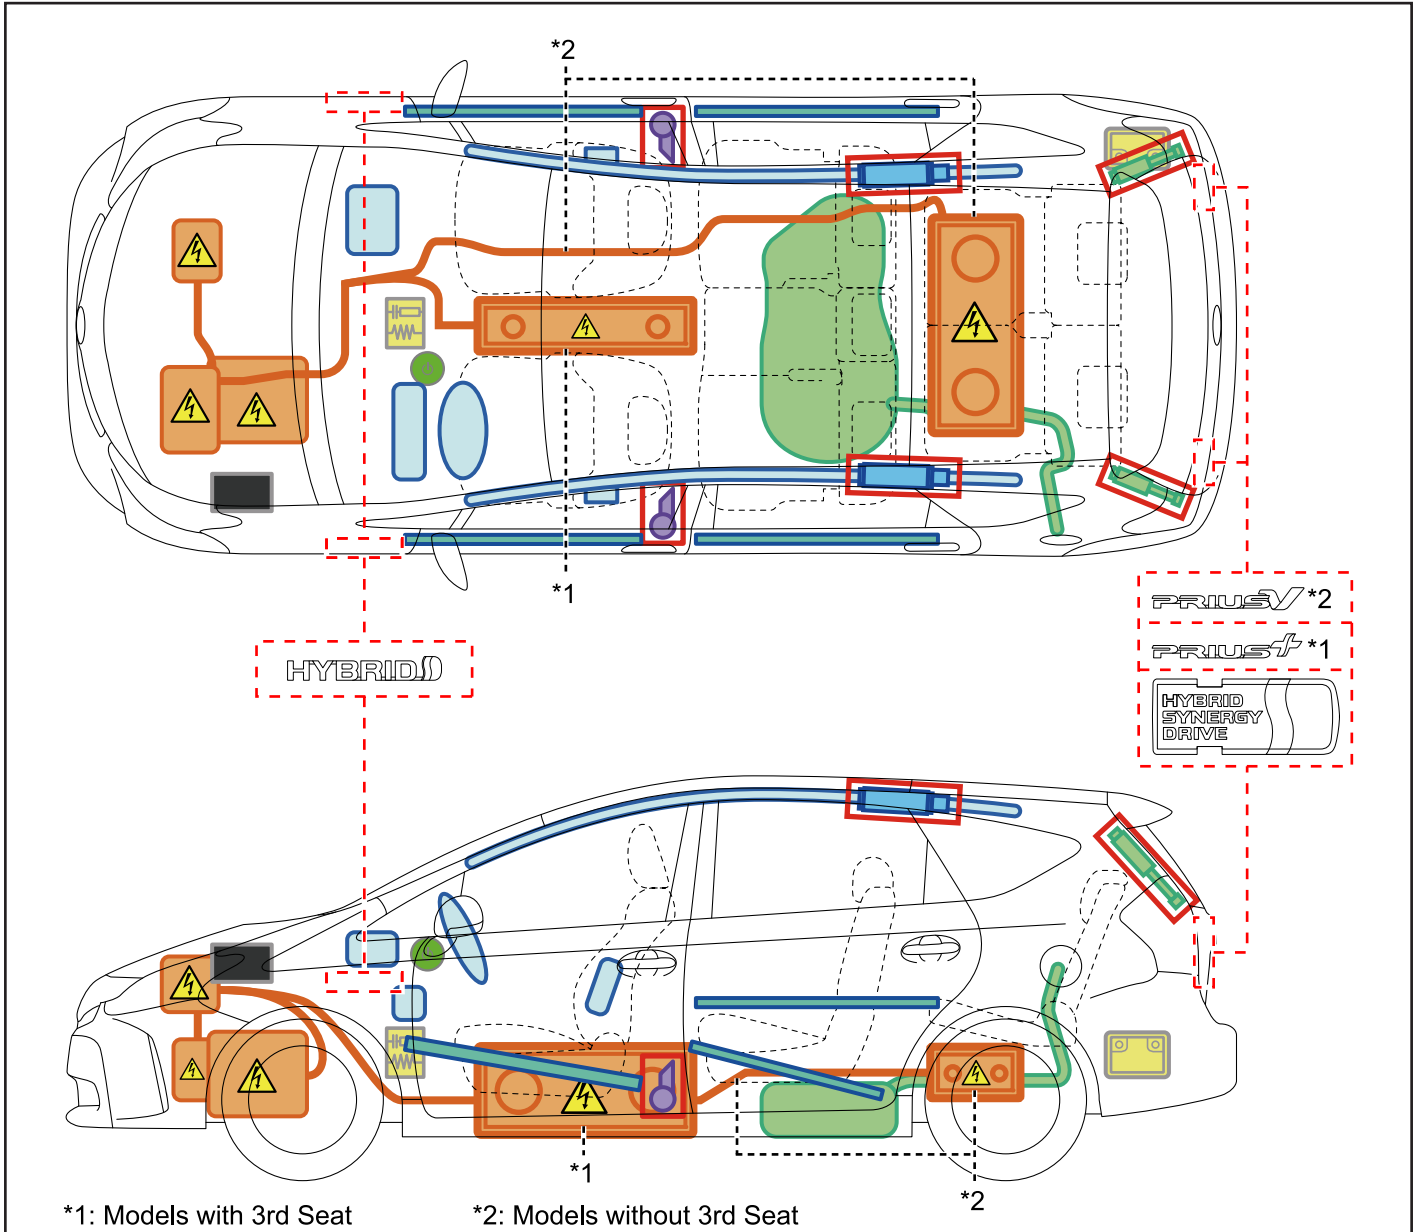

# PRIUS V / PRIUS +

Emergency Response  
Quick Guide

MY: 2015 -

TOYOTA

	IG/POWER SW		Fuse Box		12V Battery
	Airbag (incl. Inflator)		Inflator		High Voltage Battery
	High Voltage Components		Fuel Tank		Gas-filled Damper
	Seat Belt Pretensioner (Gas Generator)		Structural Reinforcements		Airbag Computer
-	-	-	-	-	-

## Access to 12V Battery