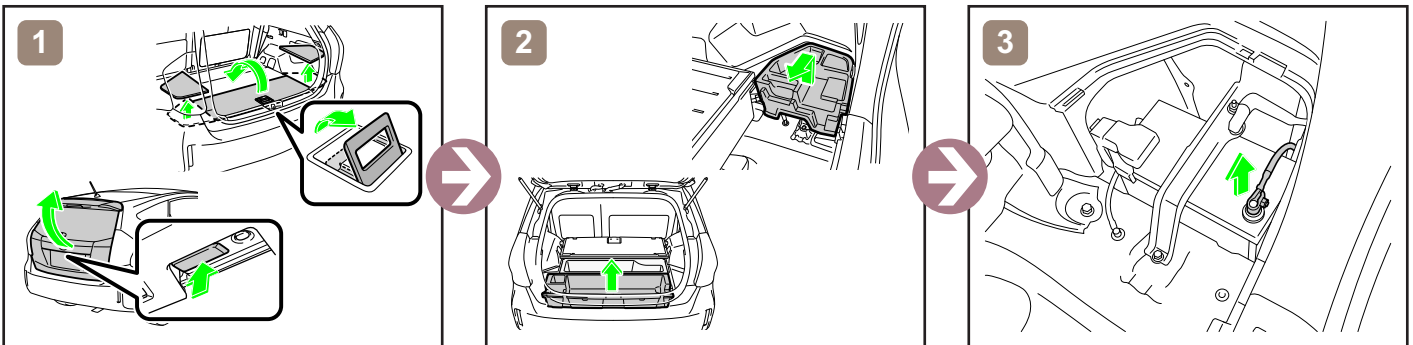

Access to 12V Battery

Towing Information